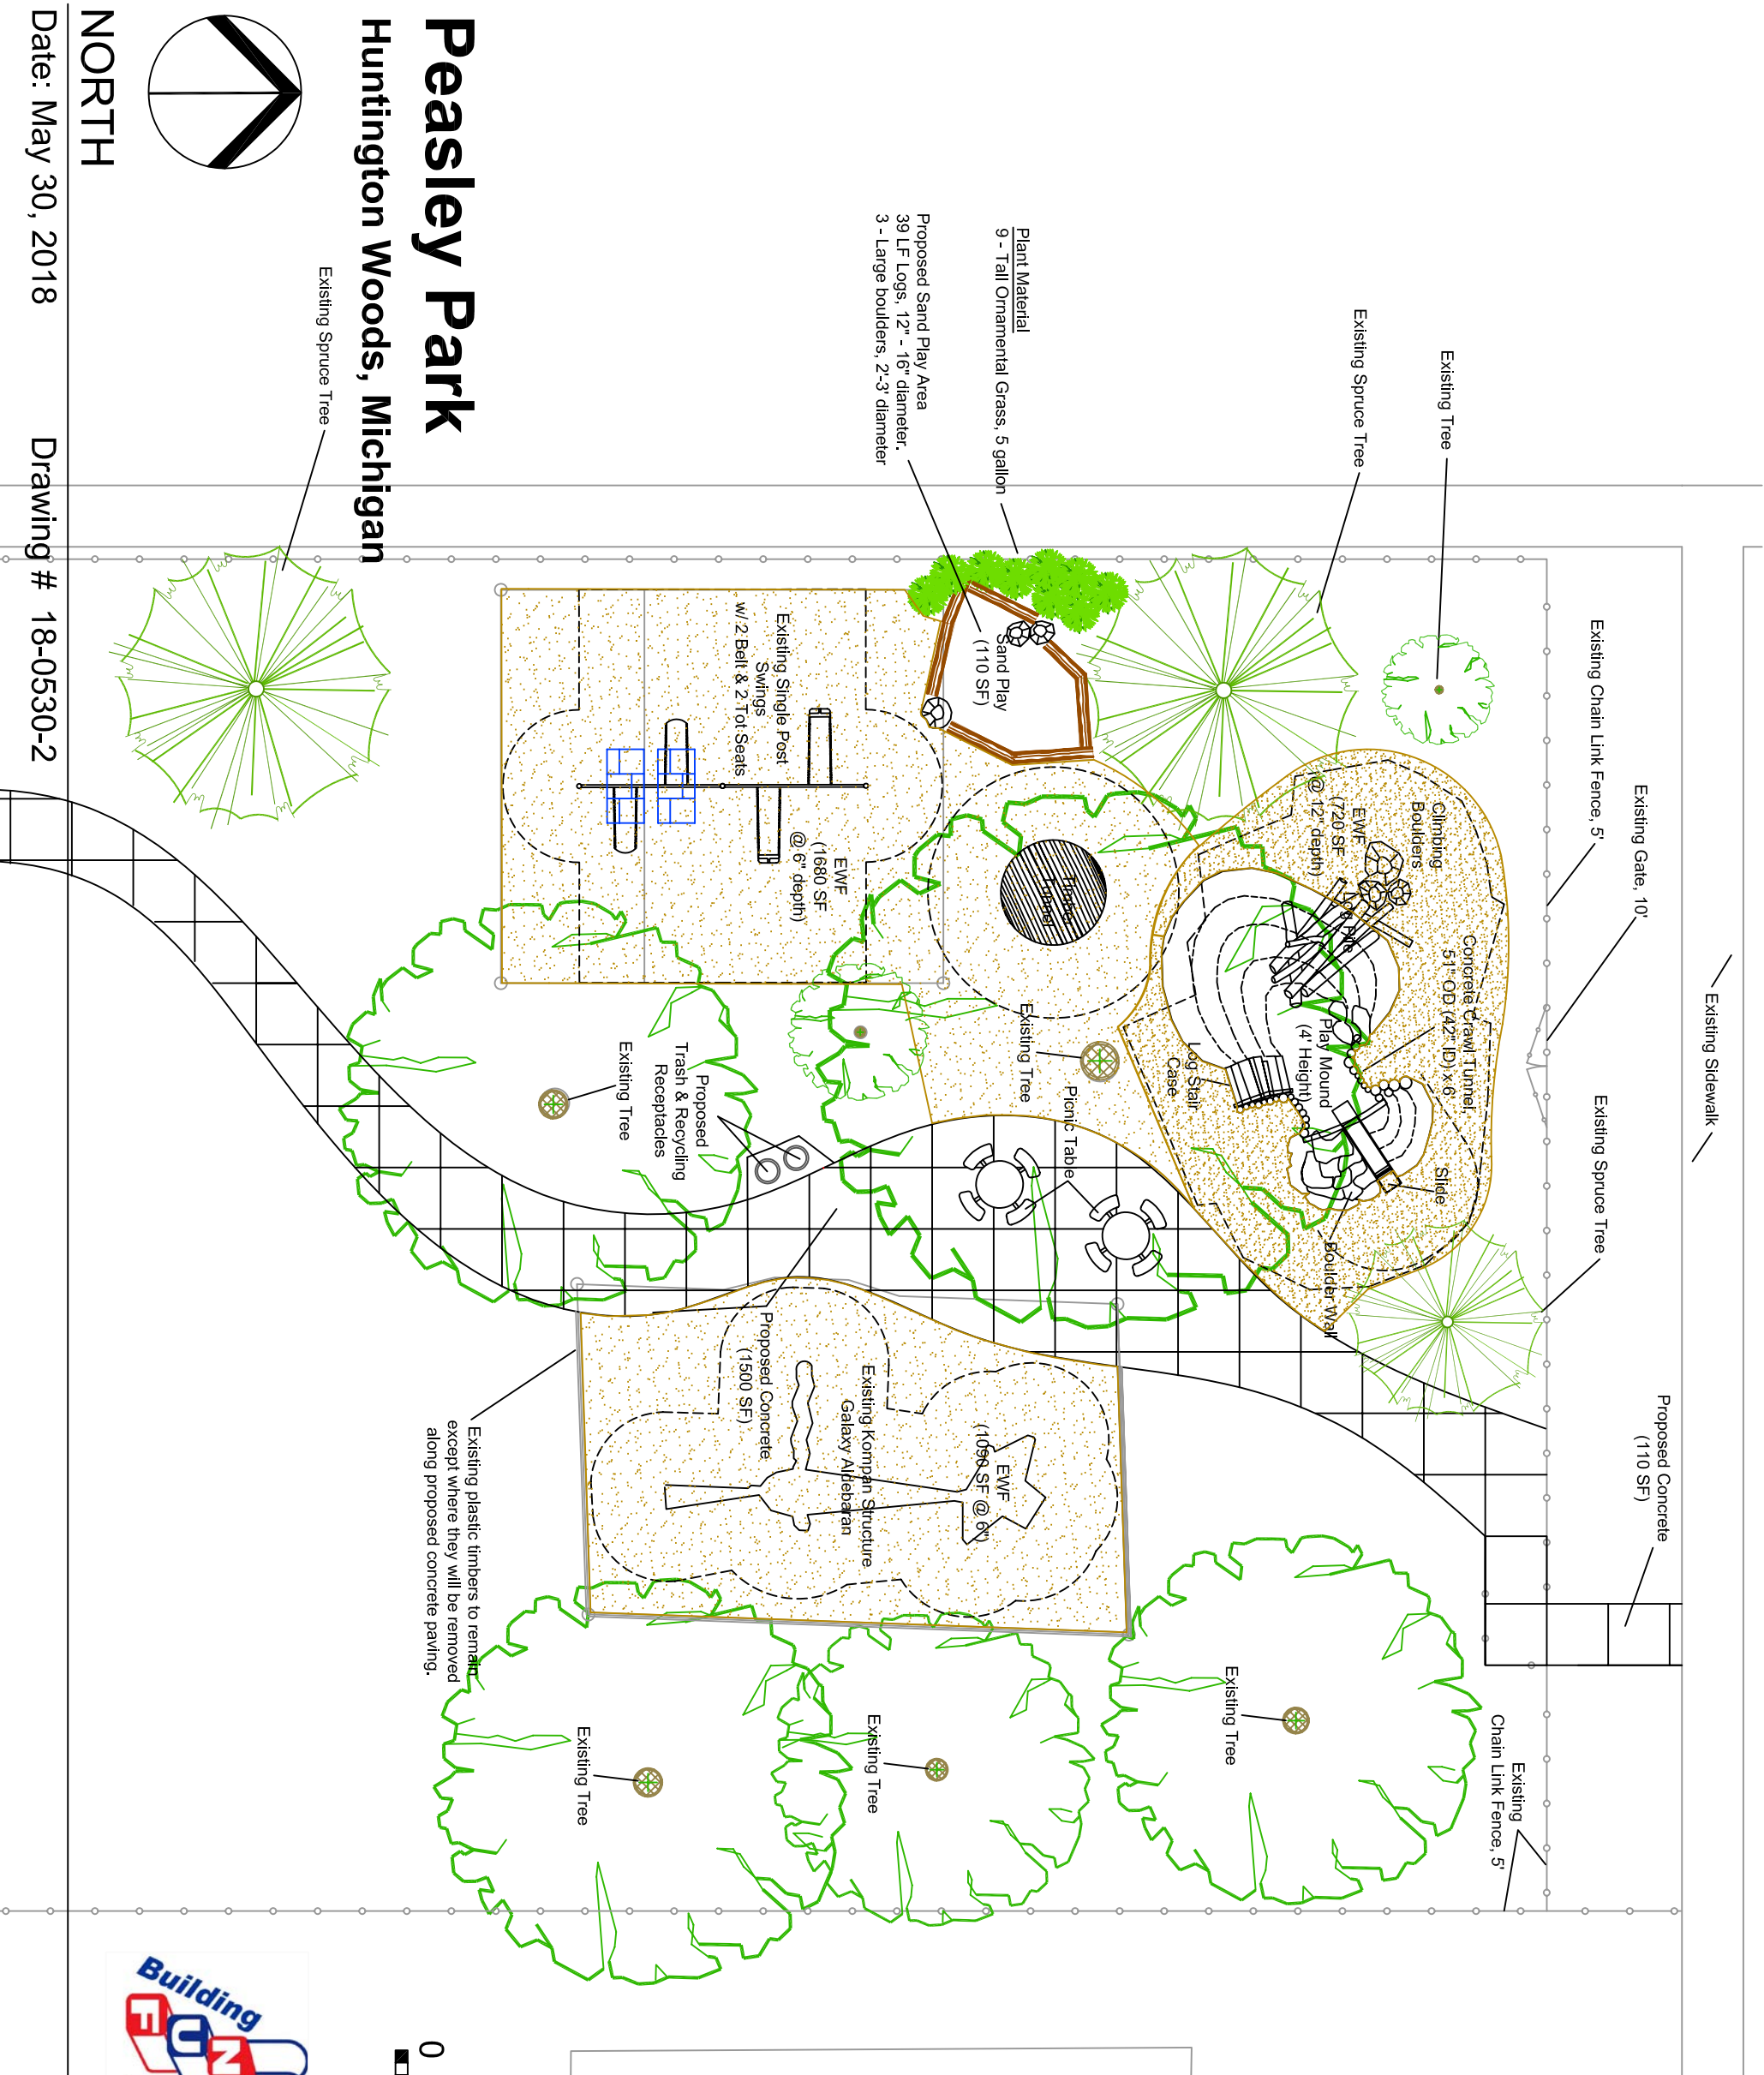

Conceptual Play Area Plan

SCALE IN FEET

Peasley Park
Huntington Woods, Michigan
 Existing Spruce Tree

NORTH

Date: May 30, 2018

Drawing # 18-0530-2